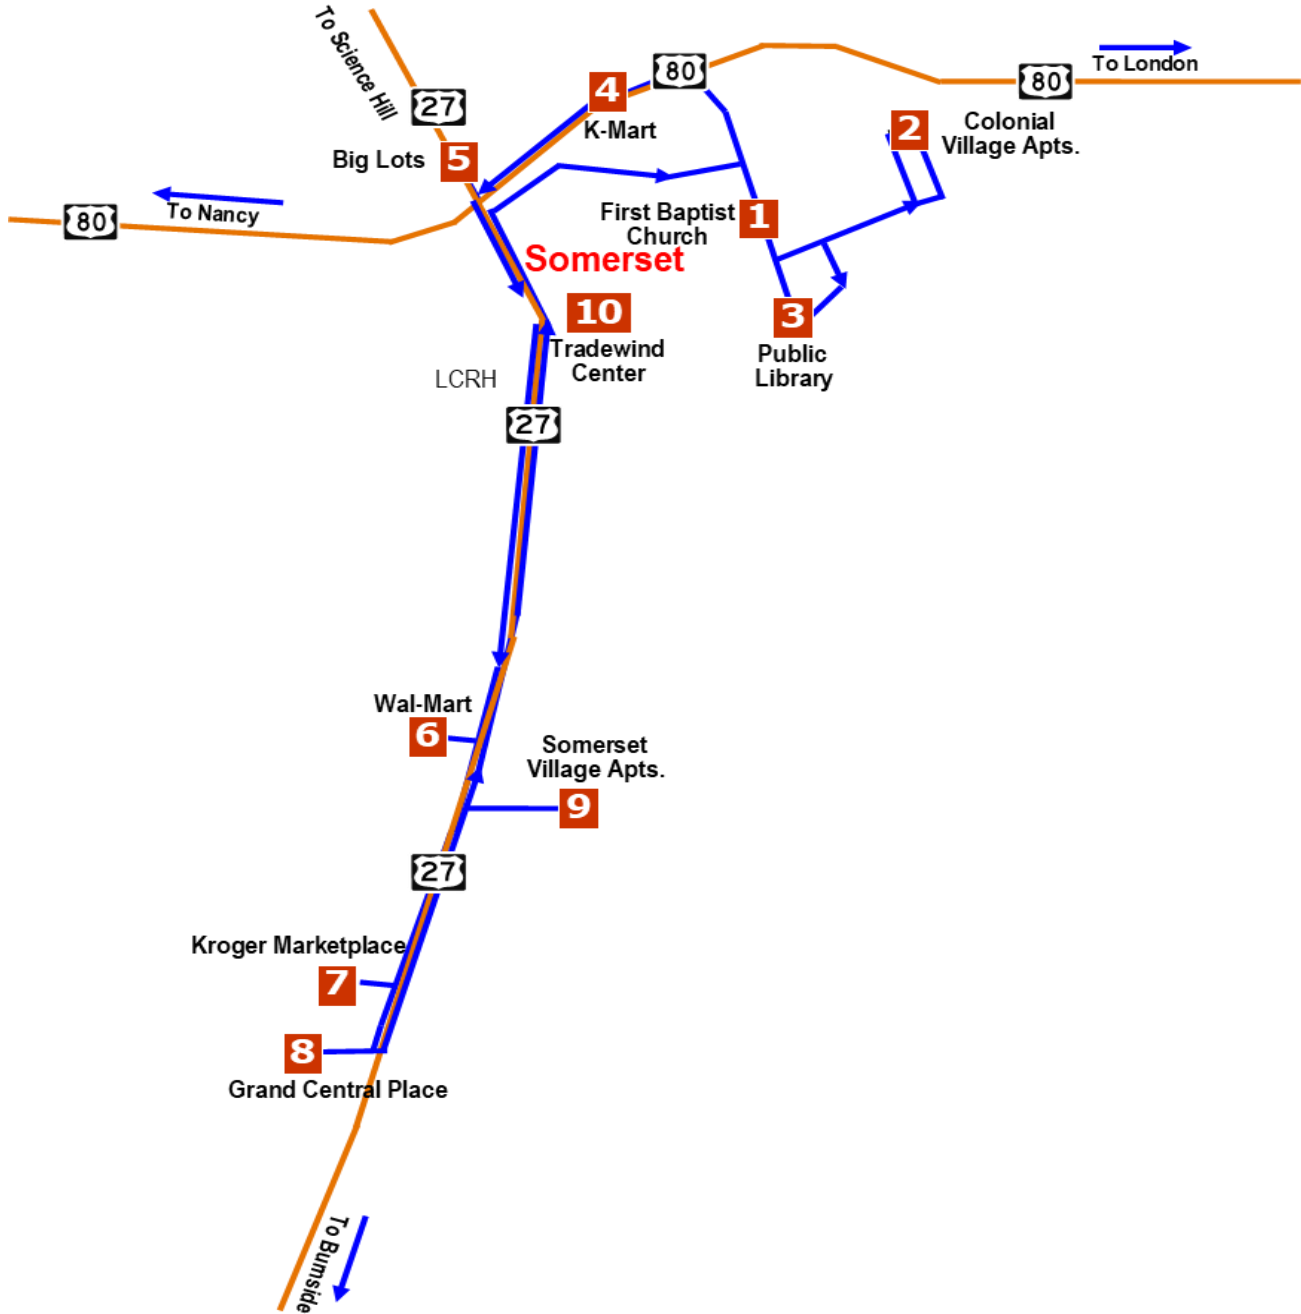

# SOMERSET TROLLEY

RTEC Somerset Trolley Service Route is an excellent public transit service open to the community of Somerset.

- ❖ **Every Monday through Friday**, the RTEC Trolley has 10 bus stops in Somerset including six of the major shopping/retail centers. Children under 12 will not be permitted to board unless with an adult.
- ❖ **Open to the Public.** Passengers are permitted to bring up to 3 carry-on bags aboard the Trolley. Packages are to be held within their lap, wheelchair or mobility device, or safely stored/secured under the seat.
- ❖ The Fare for the Trolley is **\$1.00** each time you board.
- ❖ The RTEC Trolley is equipped with a wheelchair lift.

\*\*\* Check out the Trolley Route map and schedule on our website [www.ridertec.org](http://www.ridertec.org)

## RTEC Somerset Trolley Service Route Schedule:

Trolley Stops	1 <sup>st</sup> Loop	2 <sup>nd</sup> Loop	3 <sup>rd</sup> Loop	4 <sup>th</sup> Loop	5 <sup>th</sup> Loop
First Baptist Church (Main St by benches)	8:30 AM	9:45 AM	11:00 AM	1:00 PM	2:15 PM
Colonial Village Apts. (In Front of Office)	8:37 AM	9:52 AM	11:07 AM	1:07 PM	2:22 PM
Pulaski Co. Public Library (Back side by benches)	8:42 AM	9:57 AM	11:12 AM	1:12 PM	2:27 PM
K-Mart (Right of Front Doors)	8:50 AM	10:05 AM	11:20 AM	1:20 PM	2:35 PM
Big Lots (Right of Front Doors)	8:55 AM	10:10 AM	11:25 AM	1:25 PM	2:40 PM
Wal-Mart (Right side Front)	9:08 AM	10:23 AM	11:38 AM	1:38 PM	2:53 PM
Kroger Marketplace (Front Doors)	9:15 AM	10:30 AM	11:45 AM	1:45 PM	3:00 PM
Grand Central Place (Goodys)	9:20 AM	10:35 AM	11:50 AM	1:50 PM	3:05 PM
Somerset Village Apts. (Office)	9:27 AM	10:42 AM	11:57 AM	1:57 PM	3:12 PM
Tradewind Center/Roses (Front Doors of Roses)	9:35 AM	10:50 AM	12:05 PM	2:05 PM	3:20 PM

# SOMERSET TROLLEY

If you have any questions or comments regarding the Somerset Trolley Service Route, please feel free to contact our office at our toll free number

1-800-321-7832 

RTEC-100 Main St. Mt. Vernon, KY 40456